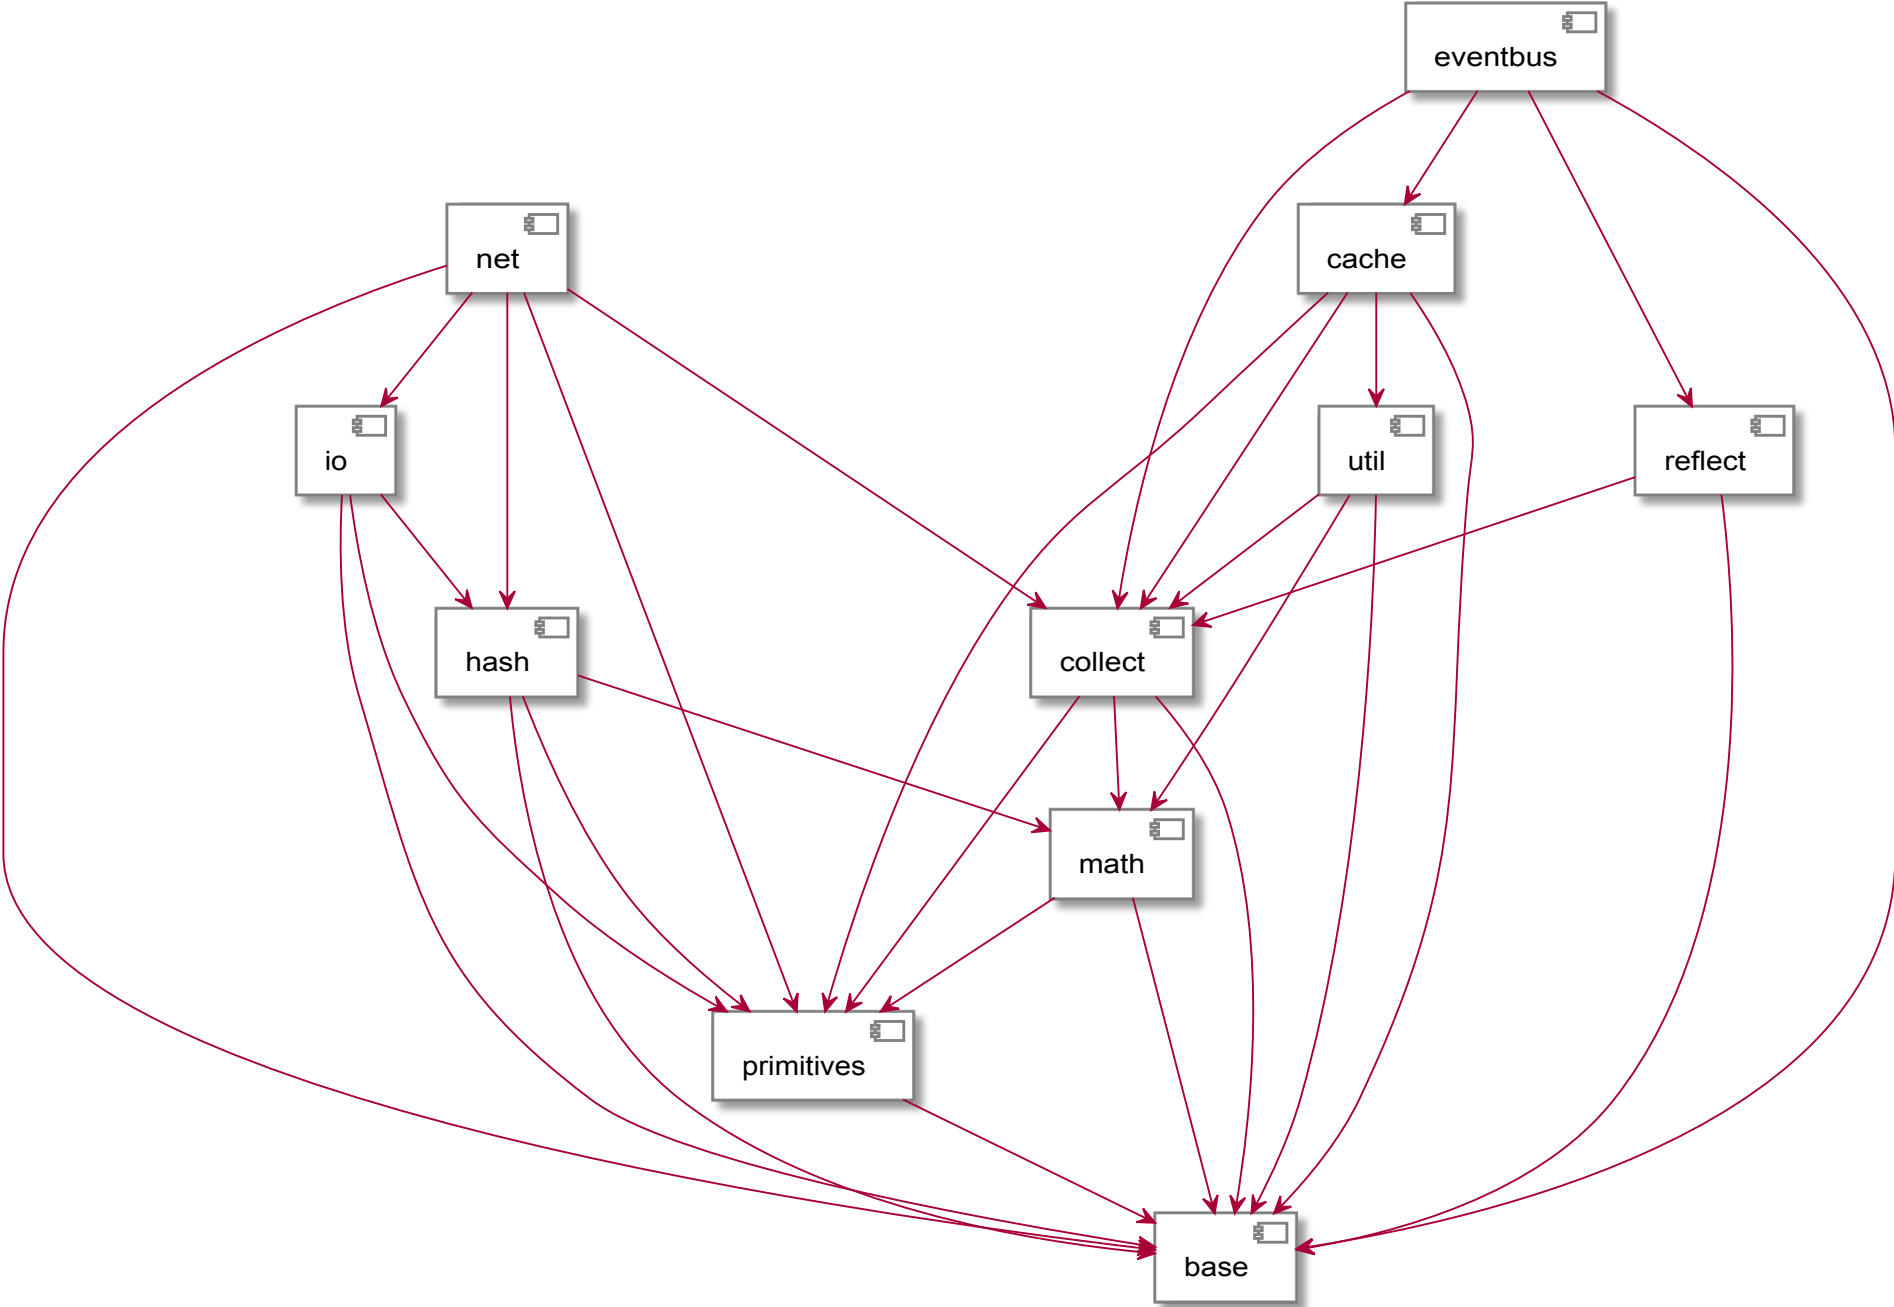

Guava r03

Guava r05

Guava r08

Guava 10.0

Guava 11.0

Guava 12.0

Guava 13.0

Guava 14.0

Guava 15.0

Guava 20.0

Guava 24.0-jre

Guava 25.0-jre

Overview

A History of Releases: Google Guava

A History of Releases: Hibernate Core

Demo

Try it yourself

Hibernate-Core 3.3.0.GA

Hibernate-Core 4.0.0.Final

Hibernate-Core 5.4.1.Final

Overview

A History of Releases: Google Guava

A History of Releases: Hibernate Core

Demo