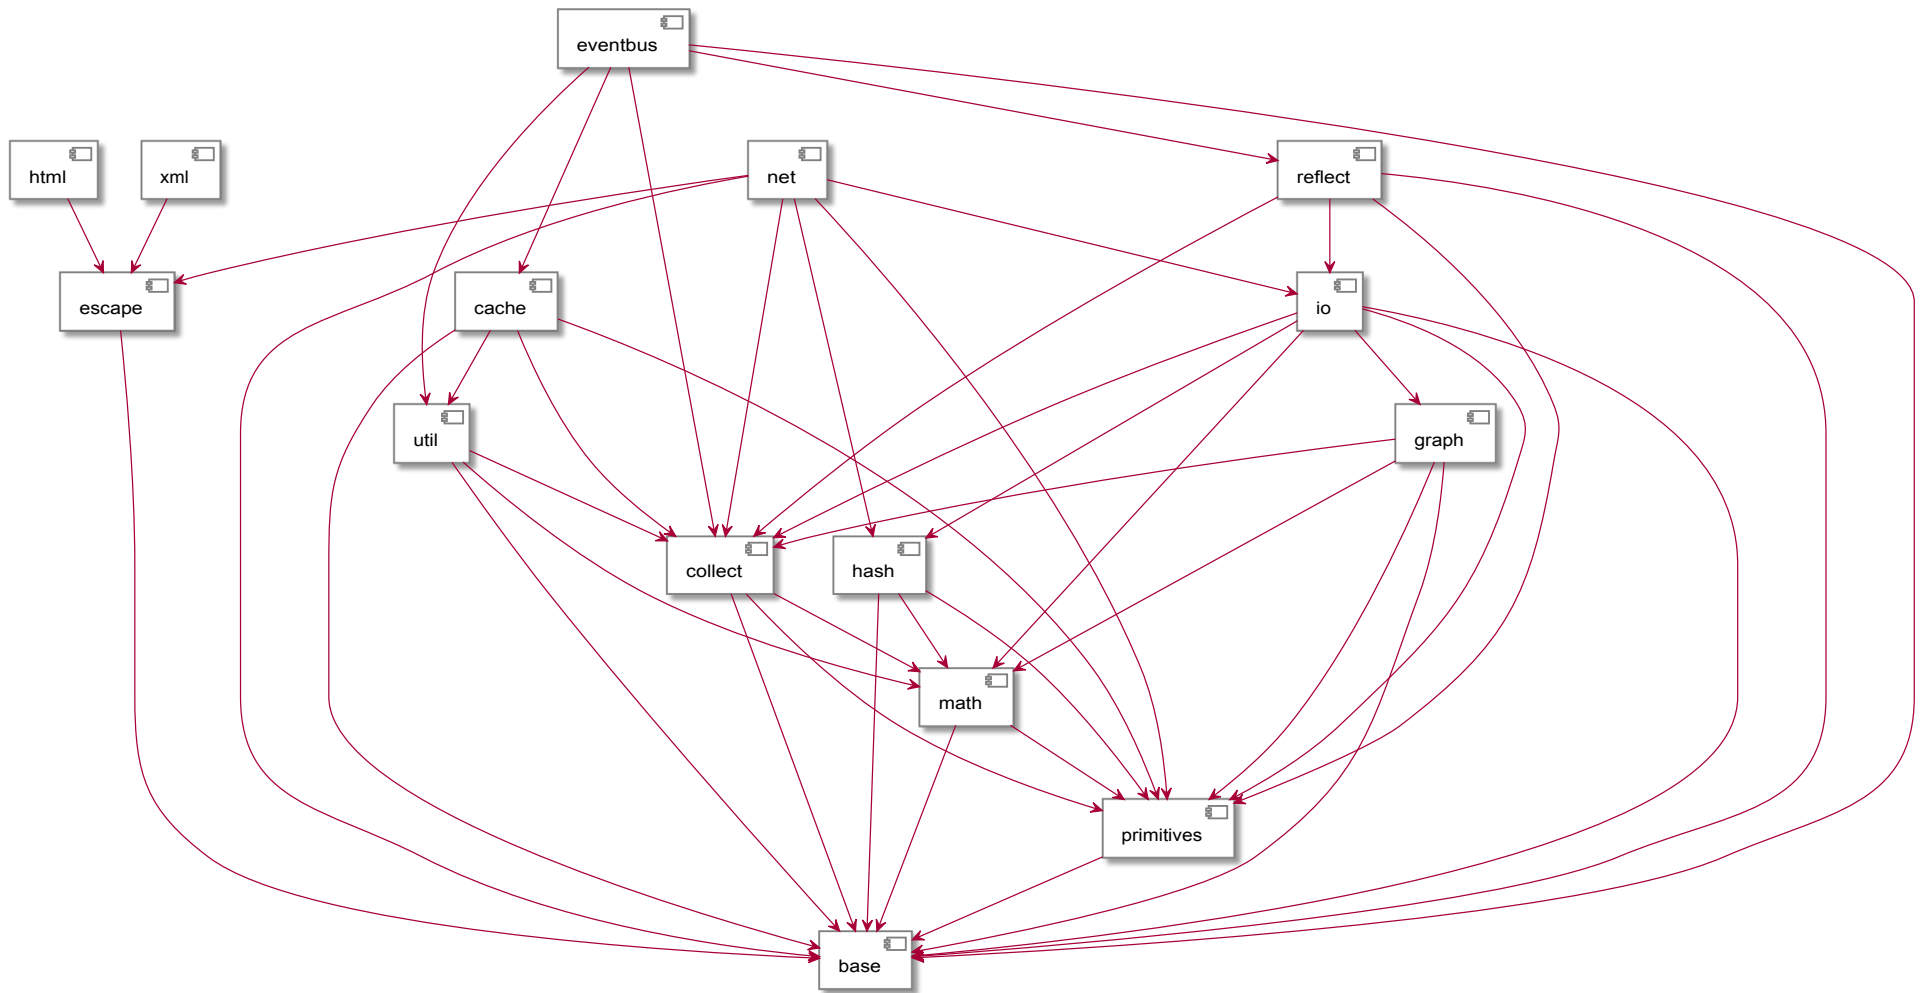

Guava r03

Guava r05

Guava r08

Guava 10.0

Guava 11.0

Guava 12.0

Guava 13.0

Guava 14.0

Guava 15.0

Guava 20.0

Guava 24.0-jre

Guava 25.0-jre

Overview

A History of Releases: Google Guava

A History of Releases: Hibernate Core

Demo

Try it yourself

Hibernate-Core 3.3.0.GA

Hibernate-Core 4.0.0.Final

Hibernate-Core 5.4.1.Final

Overview

A History of Releases: Google Guava

A History of Releases: Hibernate Core

Demo