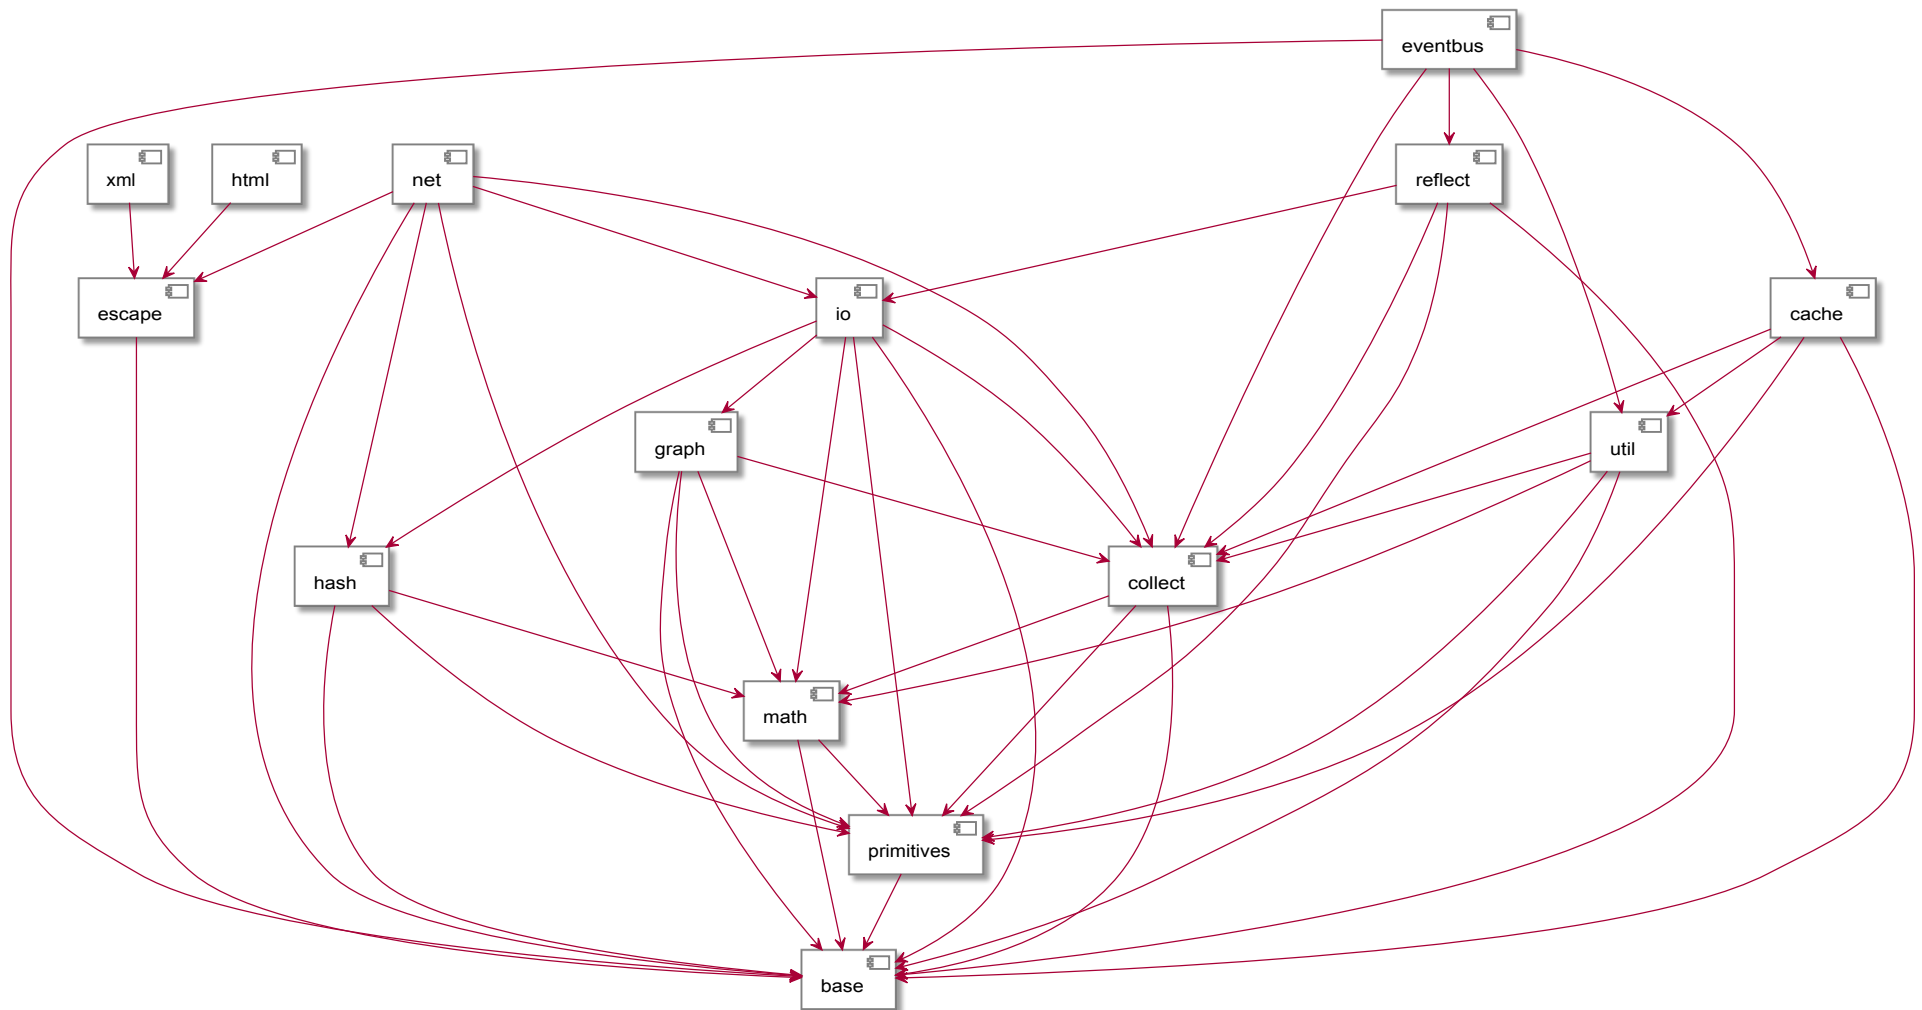

Guava r03

Guava r05

Guava r08

Guava 10.0

Guava 11.0

Guava 12.0

Guava 13.0

Guava 14.0

Guava 15.0

Guava 20.0

Guava 24.0-jre

Guava 25.0-jre

Overview

A History of Releases: Google Guava

A History of Releases: Hibernate Core

Demo

Try it yourself

Hibernate-Core 3.3.0.GA

Hibernate-Core 4.0.0.Final

Hibernate-Core 5.4.1.Final

Overview

A History of Releases: Google Guava

A History of Releases: Hibernate Core

Demo