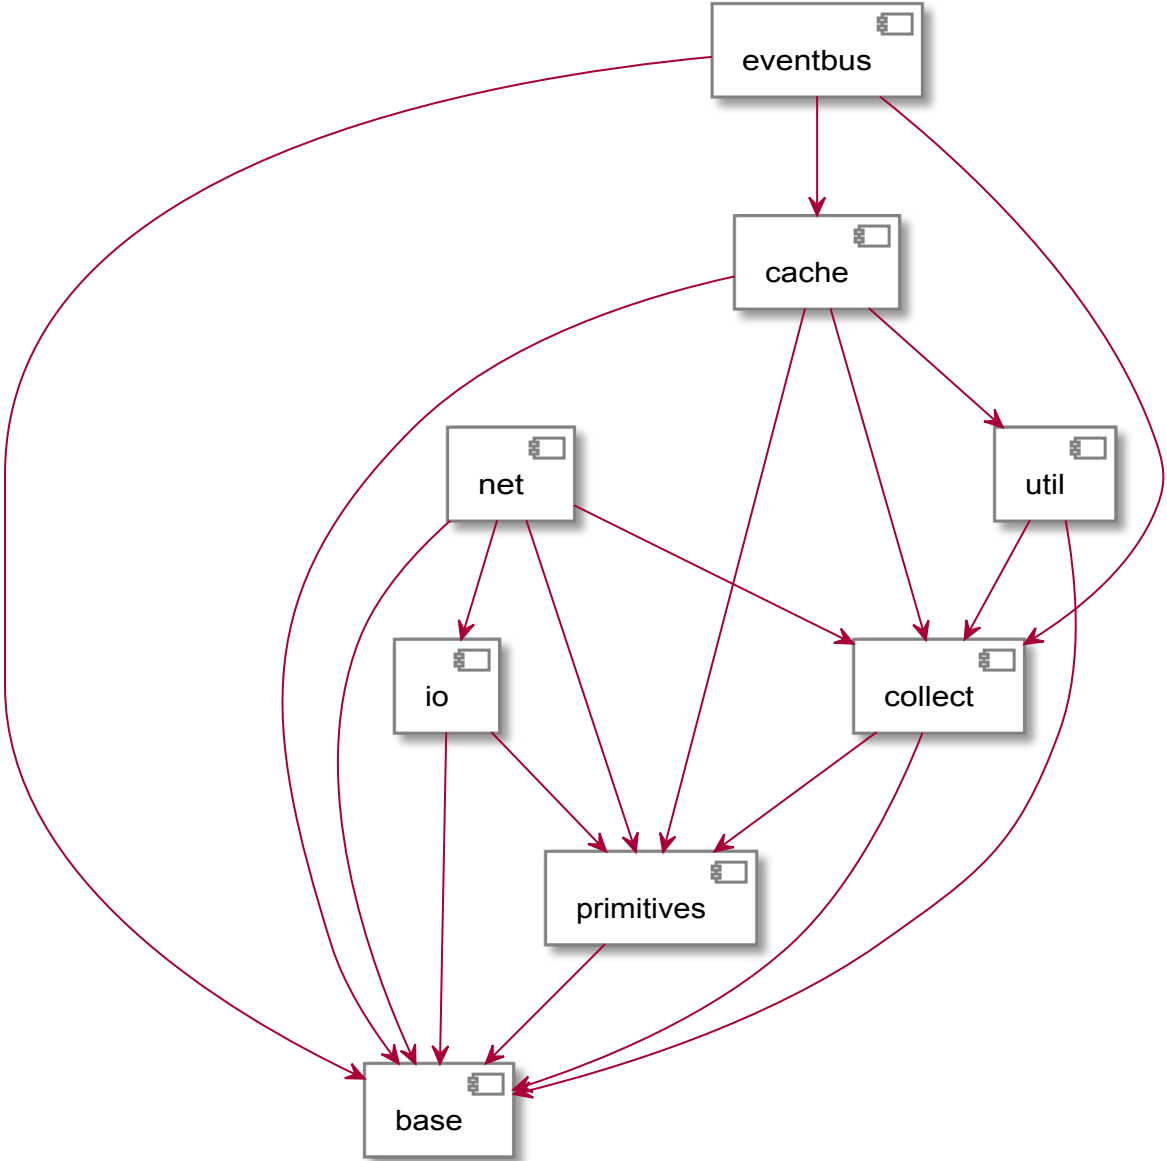

Guava r03

Guava r05

Guava r08

Guava 10.0

Guava 11.0

Guava 12.0

Guava 13.0

Guava 14.0

Guava 15.0

Guava 20.0

Guava 24.0-jre

Guava 25.0-jre

Overview

A History of Releases: Google Guava

A History of Releases: Hibernate Core

Demo

Try it yourself

Hibernate-Core 3.3.0.GA

Hibernate-Core 4.0.0.Final

Hibernate-Core 5.4.1.Final

Overview

A History of Releases: Google Guava

A History of Releases: Hibernate Core

Demo