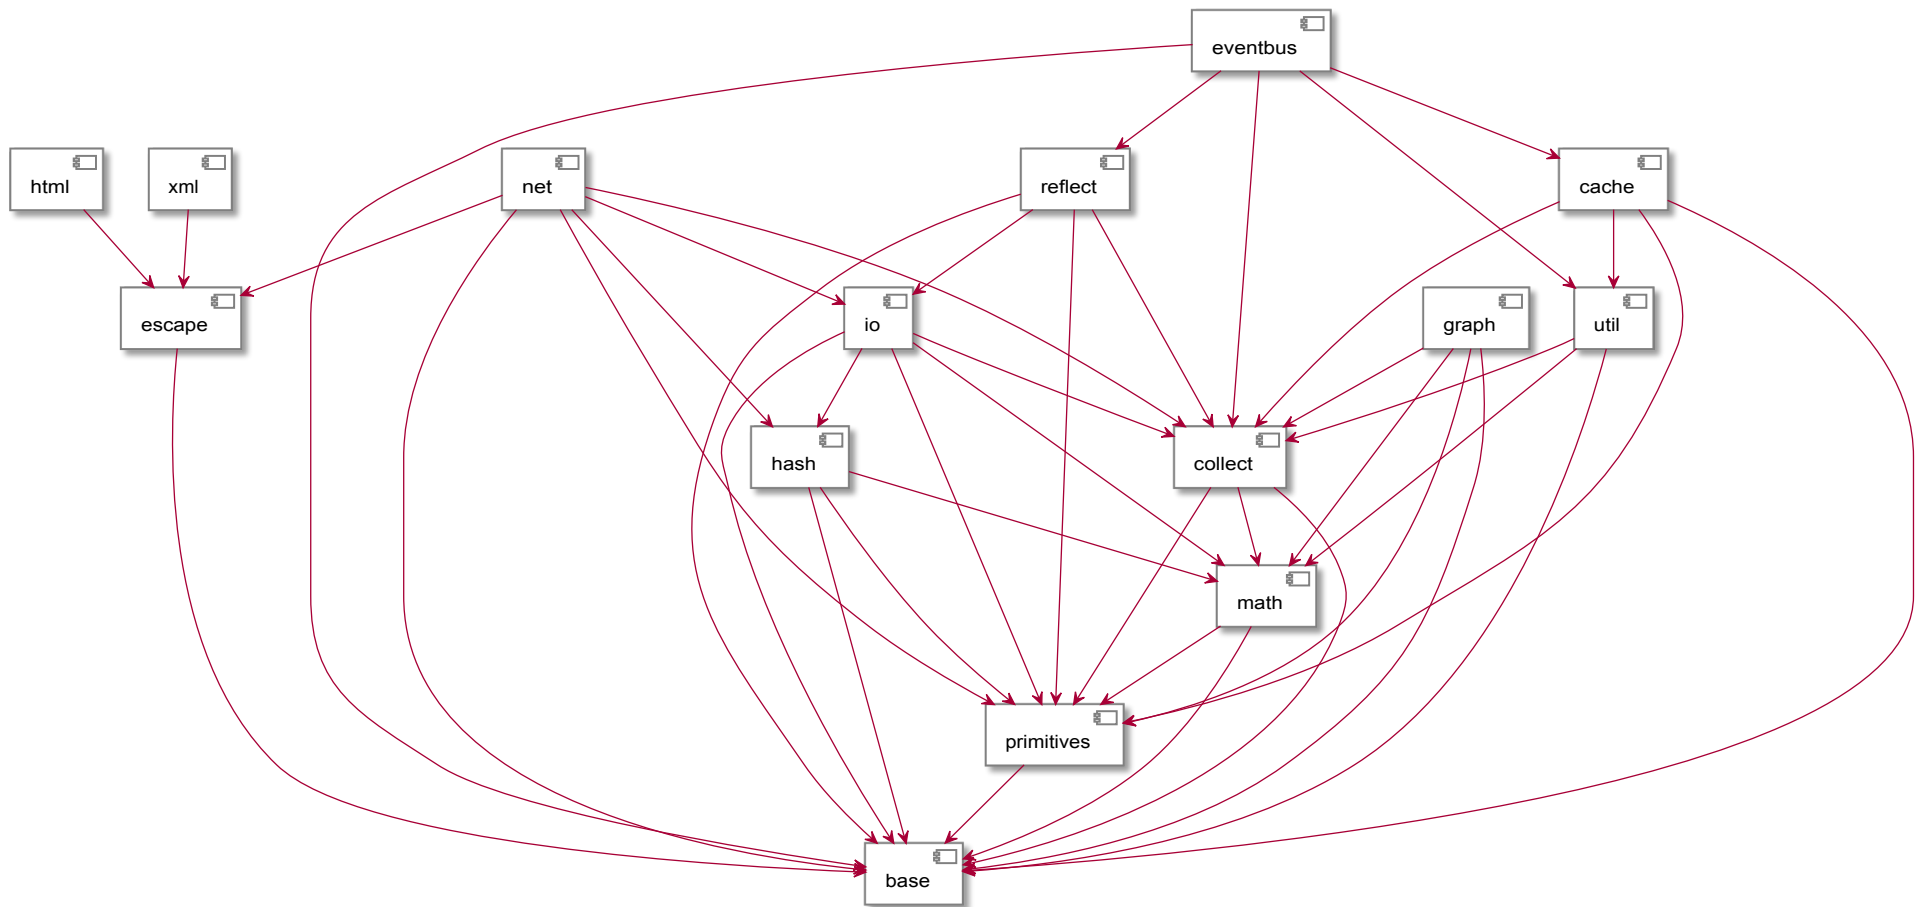

Guava r03

Guava r05

Guava r08

Guava 10.0

Guava 11.0

Guava 12.0

Guava 13.0

Guava 14.0

Guava 15.0

Guava 20.0

Guava 24.0-jre

Guava 25.0-jre

Overview

A History of Releases: Google Guava

A History of Releases: Hibernate Core

Demo

Try it yourself

Hibernate-Core 3.3.0.GA

Hibernate-Core 4.0.0.Final

Hibernate-Core 5.4.1.Final

Overview

A History of Releases: Google Guava

A History of Releases: Hibernate Core

Demo