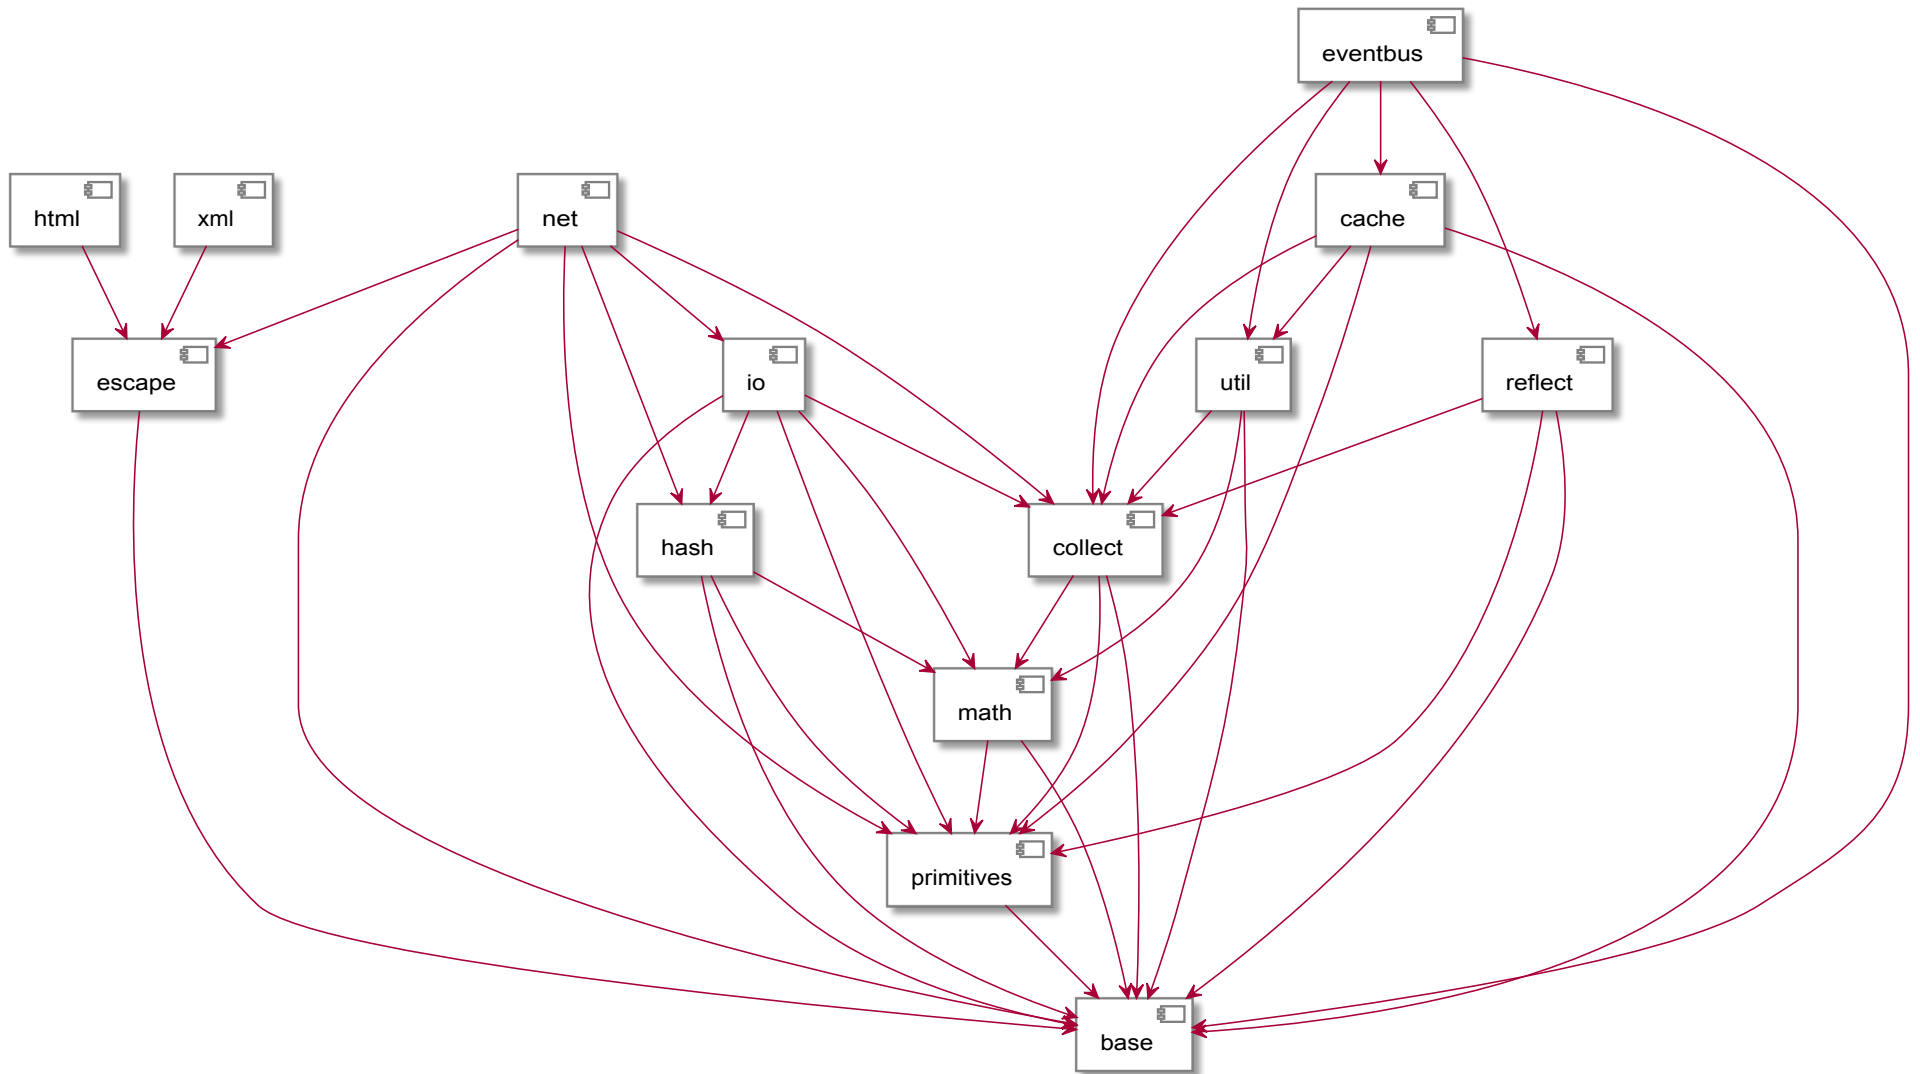

Guava r03

Guava r05

Guava r08

Guava 10.0

Guava 11.0

Guava 12.0

Guava 13.0

Guava 14.0

Guava 15.0

Guava 20.0

Guava 24.0-jre

Guava 25.0-jre

Overview

A History of Releases: Google Guava

A History of Releases: Hibernate Core

Demo

Try it yourself

Hibernate-Core 3.3.0.GA

Hibernate-Core 4.0.0.Final

Hibernate-Core 5.4.1.Final

Overview

A History of Releases: Google Guava

A History of Releases: Hibernate Core

Demo