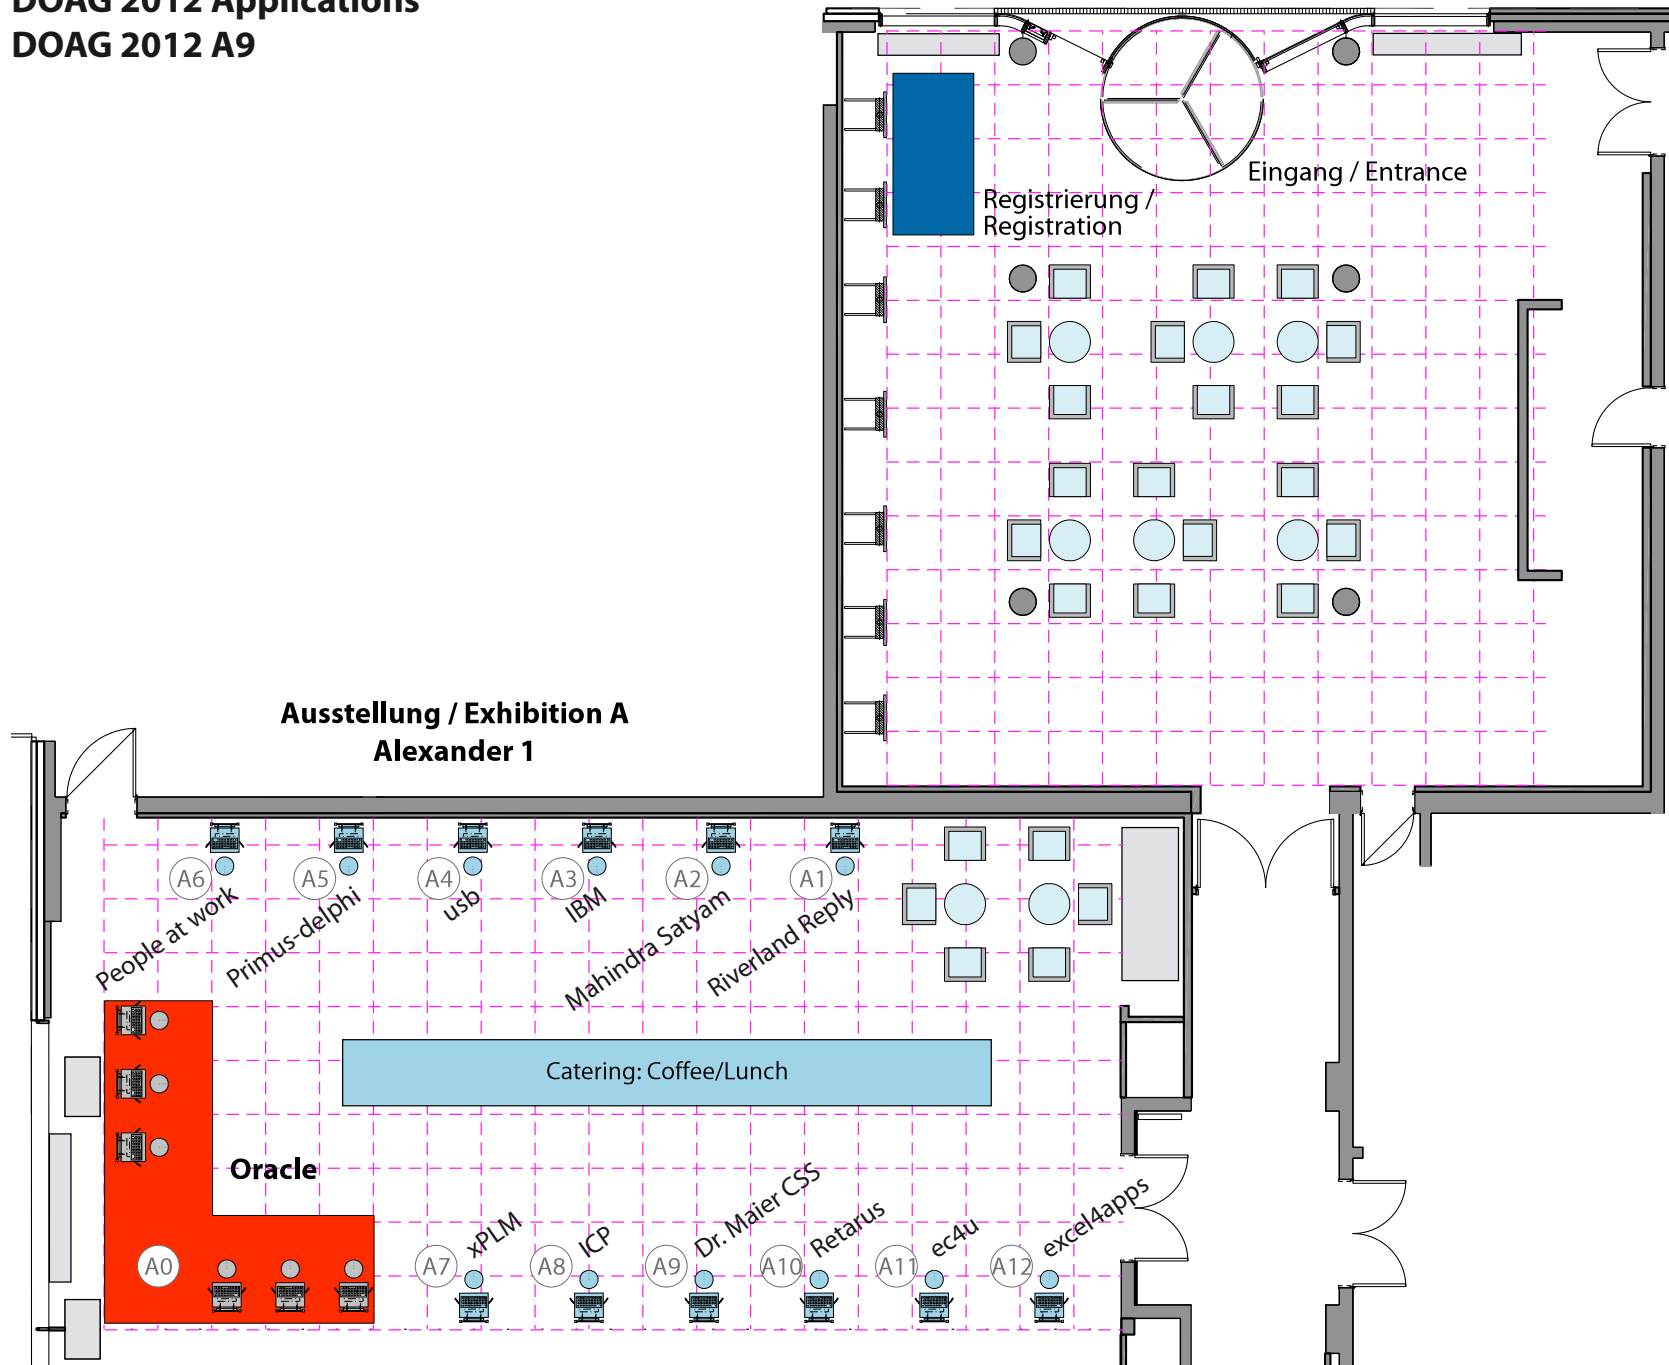

DOAG 2012 Applications
DOAG 2012 A9

**Ausstellung / Exhibition A
Alexander 1**

- Dr. Maier CSS A9
- ec4u A11
- excel4apps A12
- IBM A3
- ICP A8
- Mahindra Satyam A2
- Oracle A0
- People at work A6
- Primus-delphi A5
- Retarus A10
- Riverland Reply A1
- usb A4
- xPLM A7

**Ausstellung / Exhibition B
Foyer Grenander**

- eOpinio B9
- Oracle B2
- Promatis B7
- Quest B8
- Quistor Enterprises B1
- Rimini Street B10
- TITAN B4