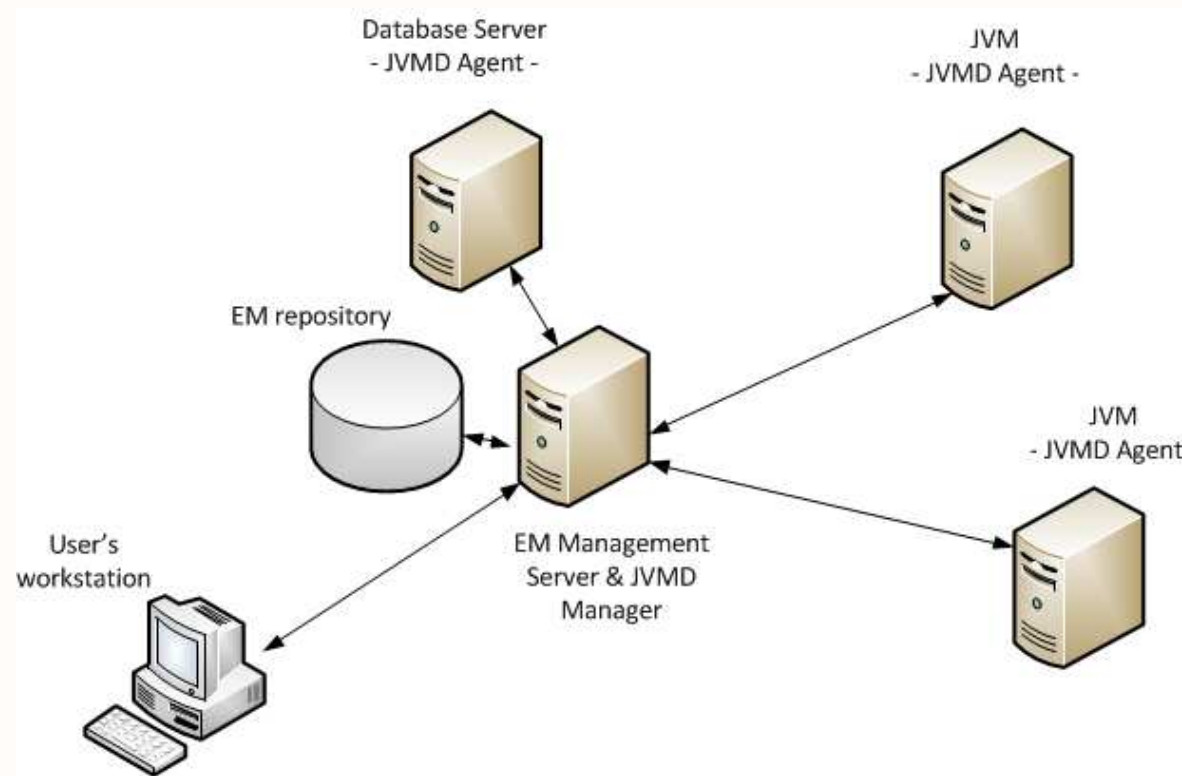

- i. What is JVMD
- ii. Architecture
- iii. Installing JVMD Manager & Agent
- iv. Configuration overview
- v. JVMD usage overview

✓ JVM Diagnostics

- ✓ Enables administrators to diagnose performance problems in java application
- ✓ Directly in the production environment
- ✓ Eliminate the reproduction in a test environment
- ✓ Does not need a restart of the application
- ✓ Enterprise JavaBeans (EJB)
- ✓ Former name: AD4J in Grid Control 11G

Agenda

- i. What is JVMD
- ii. **Architecture**
- iii. Installing JVMD Manager & Agent
- iv. Configuration overview
- v. JVMD usage overview

dbi services

Architecture

- ✓ Integrated with Oracle Enterprise Manager Cloud Control