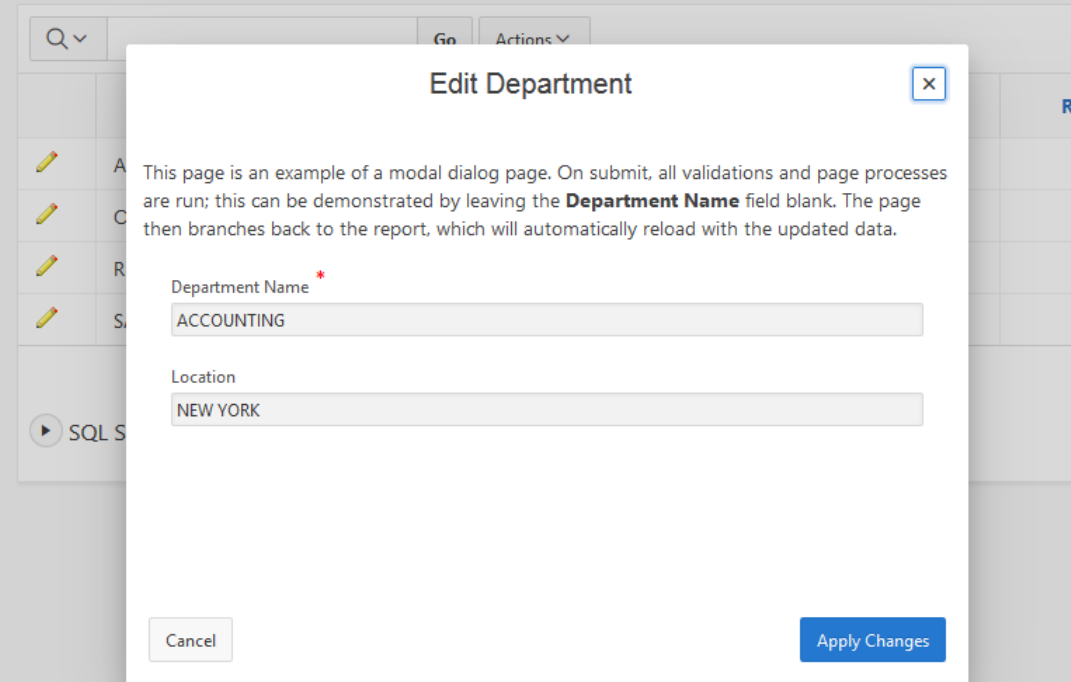

- Link von anderer Seite wie bisher
- Unterliegende Seite nicht bearbeitbar
- Kein direktes ausführen über Page Designer
- Non-Modal auch „möglich“

Page Modal Dialog

This page demonstrates how to use the modal dialog support introduced in APEX 5.0. Click on the pencil icon for a simple 'Edit Department' dialog. The 'Edit Department' dialog demonstrates the use of the 'Cancel Dialog' dynamic action for dismissing the dialog. An associated 'Dialog Closed' dynamic action has been created on this page to handle the closure of the dialog. An associated 'Dialog Closed' dynamic action has been created on this page to handle the closure of the dialog. An associated 'Dialog Closed' dynamic action has been created on this page to handle the closure of the dialog. Click on the Add Department button for a department modal wizard, called 'Create Department'. The 'Create Department' wizard demonstrates chained modal dialogs, and the wizard closure upon completion of the wizard.