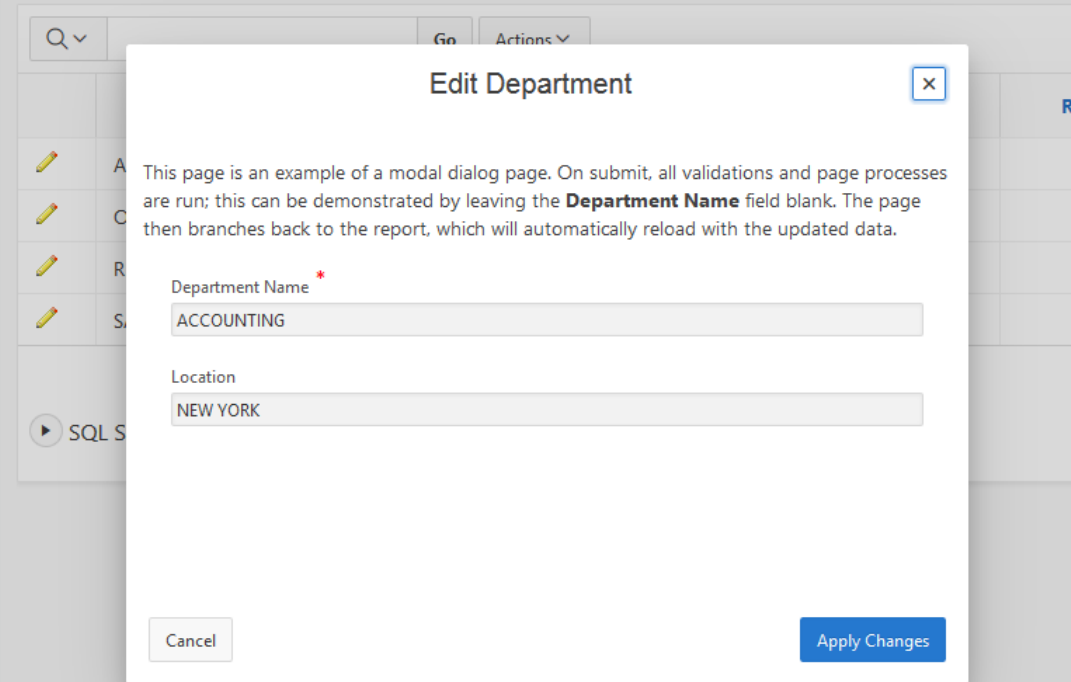

- Link von anderer Seite wie bisher
- Unterliegende Seite nicht bearbeitbar
- Kein direktes ausführen über Page Designer
- Non-Modal auch „möglich“

Page Modal Dialog

This page demonstrates how to use the modal dialog support introduced in APEX 5.0. Click on the pencil icon for a simple 'Edit Department'. The 'Edit Department' dialog demonstrates the use of the 'Cancel Dialog' dynamic action for dismissing the dialog. An associated 'Dialog Closed' dynamic action has been created on this page to display a success message from the dialog's 'Close Dialog' page process attributes. Click on the Add Department button for a department modal wizard, called 'Create Department'. The 'Create Department' wizard demonstrates chained modal dialogs, and the wizard closure upon completion of the wizard.