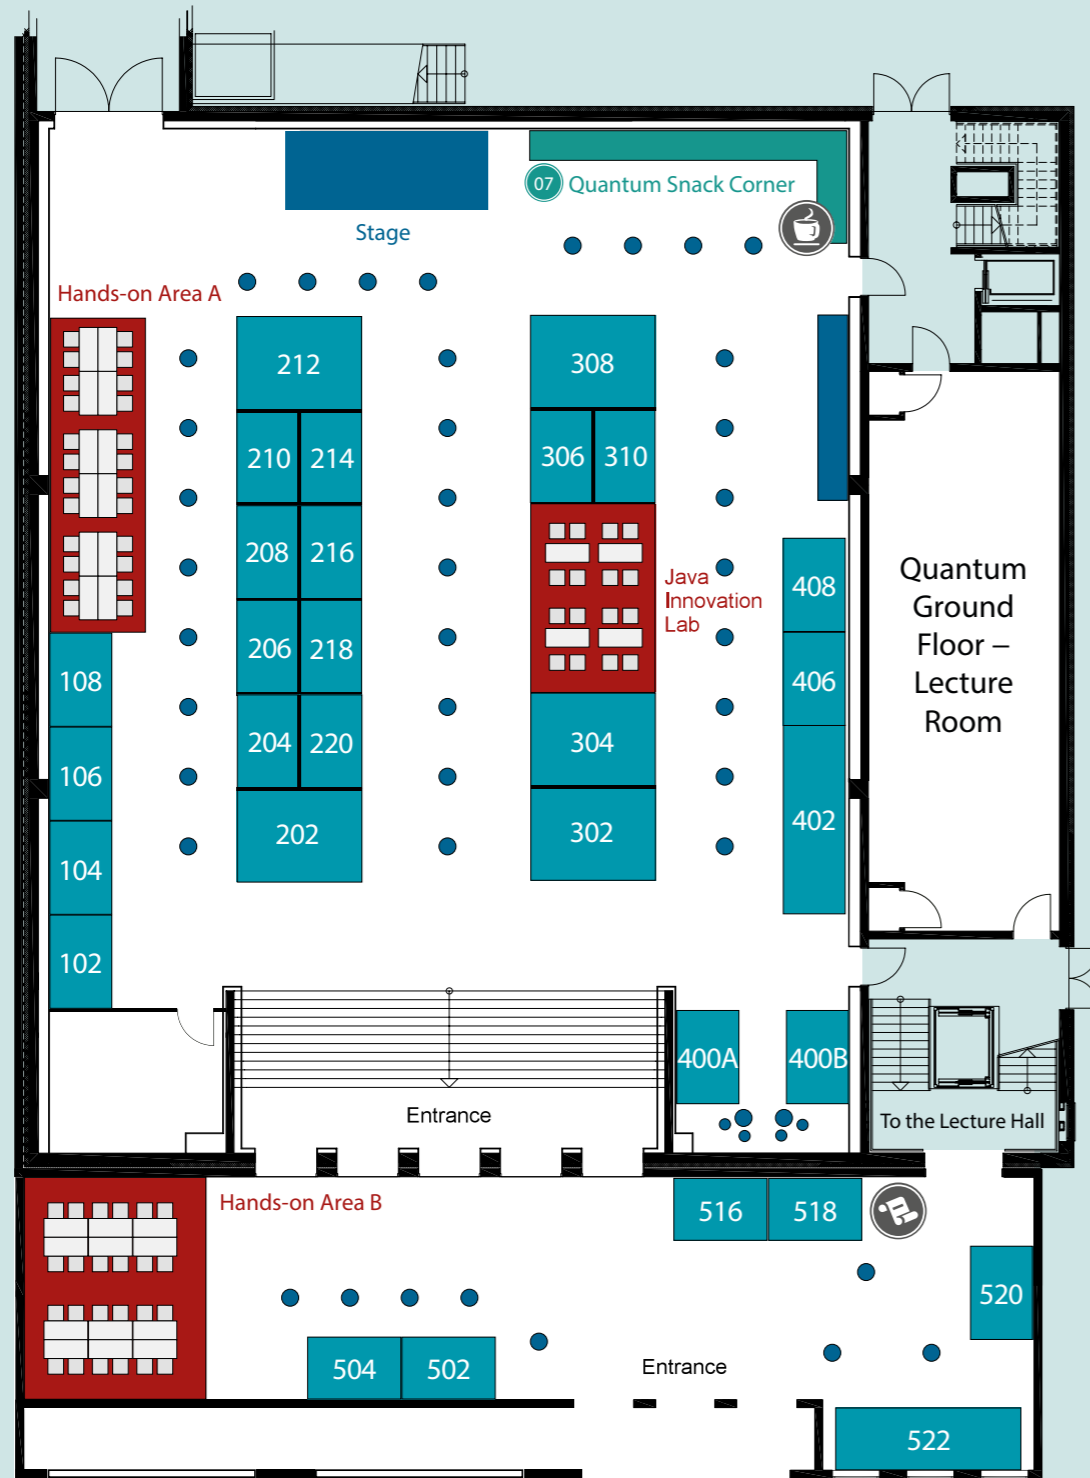

A5 Quantum Ground Floor / Community Hall

A6 Quantum Upper Floor

Payara Services (102)	Vaadin (206)	inxire (218)	InterFace (310)	virtual7 (502)	brainLight (602)
idealo internet (104)	Faktor Zehn (208)	ETECTURE (220)	iX & dpunkt.verlag(400A)	trivago (504)	Senacor Technologies (606)
ip.labs (106)	BridgingIT (210)	JetBrains (302)	SIGS DATACOM (400B)	Zalando (516)	itemis (610)
iteratec (108)	adesso (212)	REWE Digital (304)	NovaTec Consulting (402)	Bitech (518)	LeanIX (612)
esentri (202)	BSI Business Systems Integration (214)	Canoo Engineering (306)	REWE Systems (406)	codecentric (520)	OPEN KNOWLEDGE (614)
Accenture Interactive (204)	inovex (216)	Couchbase (308)	w11k (408)	Kaufland Informationssysteme (522)	Rapid Clipse (616)

Lecture & Community Areas

Park Attractions

Community Activities

Cafés & Restaurants

Visitor Service

- A1** Wintergarten
- A2** Schauspielhaus
- A3** Silverado Theater (Plenum)
- A4** Neptun / Juno
- A5** Ground Floor – Community Hall
(See back cover for details)
 - Stage (Community Hall)
 - Hands-on-Area A (Community Hall)
 - Hands-on-Area B
 - Java Innovation Lab (Community Hall)
 - Lecture Room
 - Quantum Snack Corner (Community Hall)
- A6** Upper Floor
 - Quantum I-II
 - Quantum III - IV
- A7** Eventhalle

- 01** Tue: 7:30 a.m. – 8:00 p.m. & Wed: 8:00 a.m. – 5:00 p.m.
JATUMBA! Café
- 02** Tue: 7:30 a.m. – 10:00 p.m. & Wed: 8:00 a.m. – 5:00 p.m.
Java User Group Café
- 03** Daily: 11:45 a.m. – 2:00 p.m. & Tue: 6:00 p.m. – 9:00 p.m.
Unter den Linden
- 04** Daily: 11:45 a.m. – 2:00 p.m. & Tue: 6:00 p.m. – 11:00 p.m.
Kaiser Snack
- 05** Daily: 11:45 a.m. – 2:00 p.m.
Pizza Mexico
- 06** Daily: 11:45 a.m. – 2:00 p.m. & 6:00 p.m. – 9:00 p.m.
Tacana
- 07** Tue: 7:30 a.m. – 12:00 a.m. & Wed: 8:00 a.m. – 6:00 p.m.
Quantum Snack Corner