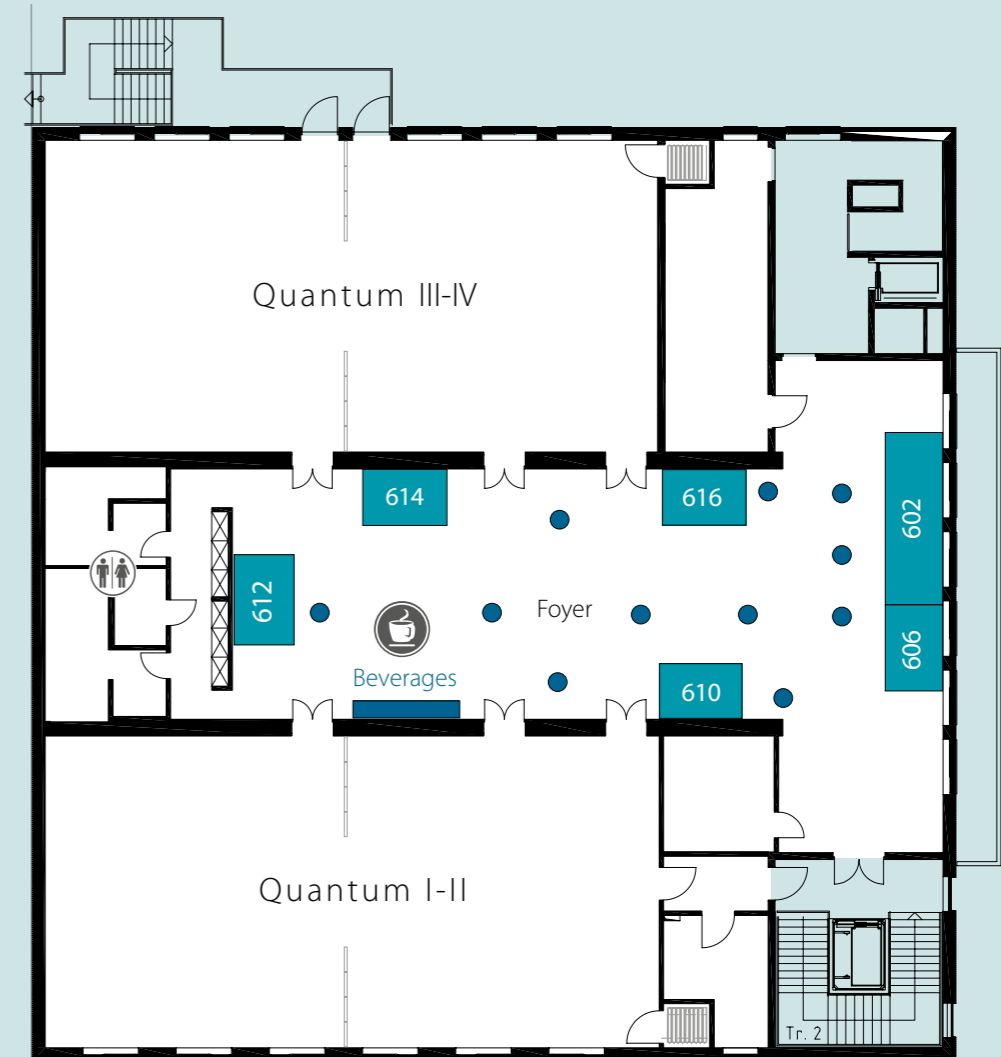

A5 Quantum Ground Floor / Community Hall

A6 Quantum Upper Floor

Payara Services (102)	Vaadin (206)	inxire (218)	InterFace (310)	virtual7 (502)	brainLight (602)
idealo internet (104)	Faktor Zehn (208)	ETECTURE (220)	iX & dpunkt.verlag(400A)	trivago (504)	Senacor Technologies (606)
ip.labs (106)	BridgingIT (210)	JetBrains (302)	SIGS DATACOM (400B)	Zalando (516)	itemis (610)
iteratec (108)	adesso (212)	REWE Digital (304)	NovaTec Consulting (402)	Bitech (518)	LeanIX (612)
esentri (202)	BSI Business Systems Integration (214)	Canoo Engineering (306)	REWE Systems (406)	codecentric (520)	OPEN KNOWLEDGE (614)
Accenture Interactive (204)	inovex (216)	Couchbase (308)	w11k (408)	Kaufland Informationssysteme (522)	Rapid Clipse (616)

Lecture & Community Areas

Park Attractions

Community Activities

Cafés & Restaurants

Visitor Service

- A1** Wintergarten
- A2** Schauspielhaus
- A3** Silverado Theater (Plenum)
- A4** Neptun / Juno
- A5** Ground Floor – Community Hall
(See back cover for details)
 - Stage (Community Hall)
 - Hands-on-Area A (Community Hall)
 - Hands-on-Area B
 - Java Innovation Lab (Community Hall)
 - Lecture Room
 - Quantum Snack Corner (Community Hall)
- A6** Upper Floor
 - Quantum I-II
 - Quantum III - IV
- A7** Eventhalle