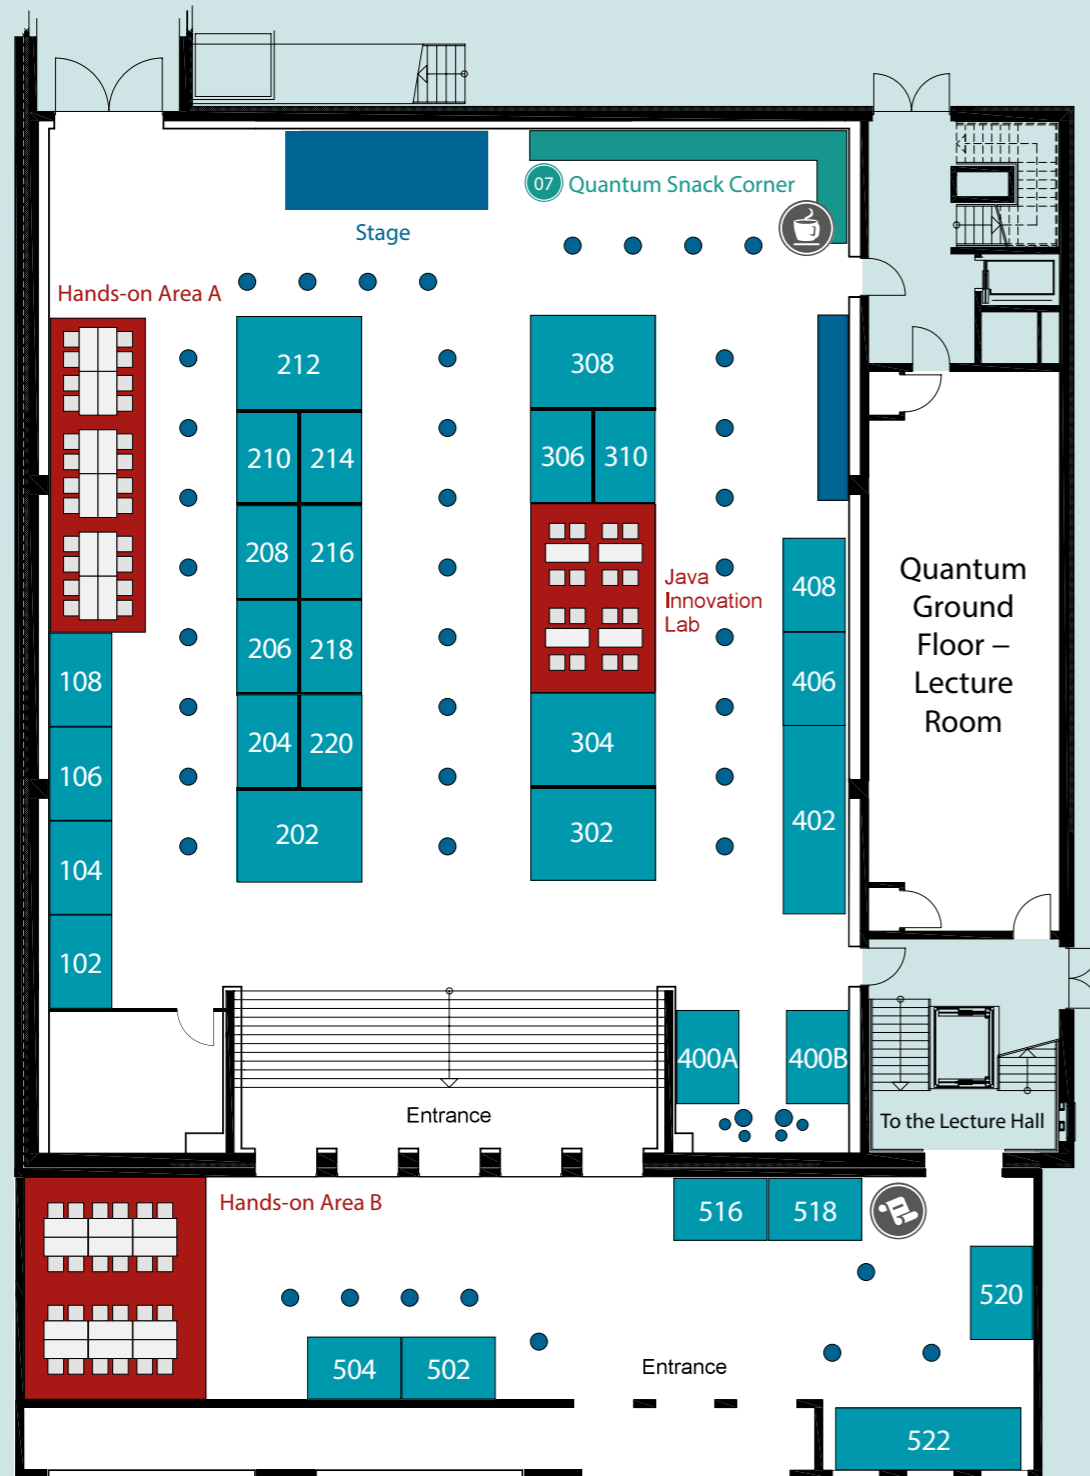

A5 Quantum Ground Floor / Community Hall

A6 Quantum Upper Floor

Payara Services (102)	Vaadin (206)	inxire (218)	InterFace (310)	virtual7 (502)	brainLight (602)
idealo internet (104)	Faktor Zehn (208)	ETECTURE (220)	iX & dpunkt.verlag(400A)	trivago (504)	Senacor Technologies (606)
ip.labs (106)	BridgingIT (210)	JetBrains (302)	SIGS DATACOM (400B)	Zalando (516)	itemis (610)
iteratec (108)	adesso (212)	REWE Digital (304)	NovaTec Consulting (402)	Bitech (518)	LeanIX (612)
esentri (202)	BSI Business Systems Integration (214)	Canoo Engineering (306)	REWE Systems (406)	codecentric (520)	OPEN KNOWLEDGE (614)
Accenture Interactive (204)	inovex (216)	Couchbase (308)	w11k (408)	Kaufland Informationssysteme (522)	Rapid Clipse (616)

Lecture & Community Areas

Park Attractions

Community Activities

Cafés & Restaurants

Visitor Service

- A1** Wintergarten
- A2** Schauspielhaus
- A3** Silverado Theater (Plenum)
- A4** Neptun / Juno
- A5** Ground Floor – Community Hall
(See back cover for details)
 - Stage (Community Hall)
 - Hands-on-Area A (Community Hall)
 - Hands-on-Area B
 - Java Innovation Lab (Community Hall)
 - Lecture Room
 - Quantum Snack Corner (Community Hall)
- A6** Upper Floor
 - Quantum I-II
 - Quantum III - IV
- A7** Eventhalle

- 01** Tue: 7:30 a.m. – 8:00 p.m. & Wed: 8:00 a.m. – 5:00 p.m.
JATUMBA! Café
- 02** Tue: 7:30 a.m. – 10:00 p.m. & Wed: 8:00 a.m. – 5:00 p.m.
Java User Group Café
- 03** Daily: 11:45 a.m. – 2:00 p.m. & Tue: 6:00 p.m. – 9:00 p.m.
Unter den Linden
- 04** Daily: 11:45 a.m. – 2:00 p.m. & Tue: 6:00 p.m. – 11:00 p.m.
Kaiser Snack
- 05** Daily: 11:45 a.m. – 2:00 p.m.
Pizza Mexico
- 06** Daily: 11:45 a.m. – 2:00 p.m. & 6:00 p.m. – 9:00 p.m.
Tacana
- 07** Tue: 7:30 a.m. – 12:00 a.m. & Wed: 8:00 a.m. – 6:00 p.m.
Quantum Snack Corner