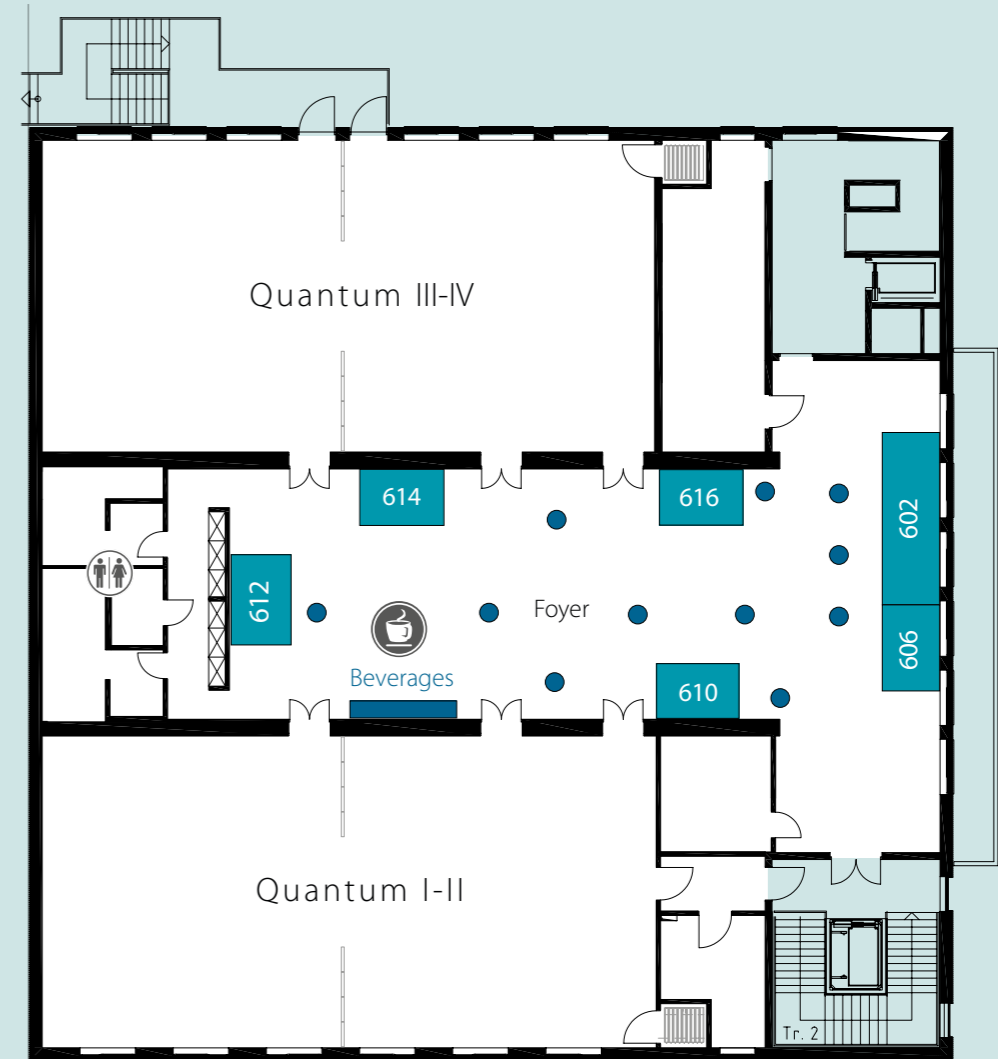

A5 Quantum Ground Floor / Community Hall

A6 Quantum Upper Floor

Payara Services (102)	Vaadin (206)	inxire (218)	InterFace (310)	virtual7 (502)	brainLight (602)
idealo internet (104)	Faktor Zehn (208)	ETECTURE (220)	iX & dpunkt.verlag(400A)	trivago (504)	Senacor Technologies (606)
ip.labs (106)	BridgingIT (210)	JetBrains (302)	SIGS DATACOM (400B)	Zalando (516)	itemis (610)
iteratec (108)	adesso (212)	REWE Digital (304)	NovaTec Consulting (402)	Bitech (518)	LeanIX (612)
esentri (202)	BSI Business Systems Integration (214)	Canoo Engineering (306)	REWE Systems (406)	codecentric (520)	OPEN KNOWLEDGE (614)
Accenture Interactive (204)	inovex (216)	Couchbase (308)	w11k (408)	Kaufland Informationssysteme (522)	Rapid Clipse (616)

Lecture & Community Areas

Park Attractions

Community Activities

Cafés & Restaurants

Visitor Service

- A1** Wintergarten
- A2** Schauspielhaus
- A3** Silverado Theater (Plenum)
- A4** Neptun / Juno
- A5** Ground Floor – Community Hall
(See back cover for details)
 - Stage (Community Hall)
 - Hands-on-Area A (Community Hall)
 - Hands-on-Area B
 - Java Innovation Lab (Community Hall)
 - Lecture Room
 - Quantum Snack Corner (Community Hall)
- A6** Upper Floor
 - Quantum I-II
 - Quantum III - IV
- A7** Eventhalle